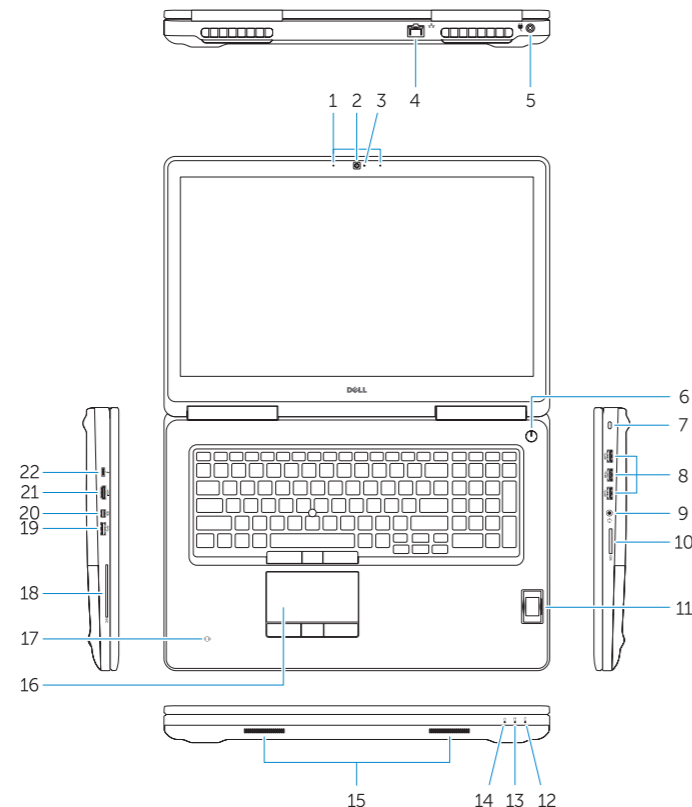

# Features

功能部件 | 功能 | 外觀 | 기능

- 1. Microphone
- 2. Camera (optional)
- 3. Camera-status light (optional)
- 4. Network connector
- 5. Power connector
- 6. Power button (without LED)
- 7. Security-cable slot
- 8. USB 3.0 connector
- 9. Headset connector
- 10. Memory card reader
- 11. Fingerprint reader (optional)
- 12. Battery-status light
- 13. Hard-drive activity light
- 14. Power-status light
- 15. Speakers
- 16. Touchpad
- 17. Contactless smartcard reader (optional)
- 18. Smartcard reader (optional)
- 19. USB 3.0 connector
- 20. Mini DisplayPort connector
- 21. HDMI connector
- 22. USB-C connector (optional)
- 23. Docking connector
- 24. Service-tag label
- 25. Door and battery release latch